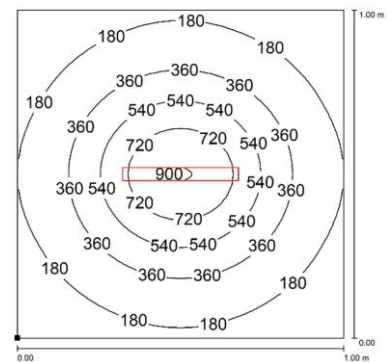

CA0221S0502

COMPACT ALPHA

PRODUCT FEATURES

Power usage	12 W
Power supply	24 Vdc
Light source	LED
Electrical connection	Cable 3m (10ft)
Color temperature	5000K, CRI 80
Luminous flux	1200 lm
Efficiency	100 lm/W
Light beam angle	90°
Housing	Anodized aluminum
Front protection	Tempered glass
Protection index	IP67 (compatible with NEMA TYPE 12)
Impact resistance	IK06
Operating temperature	-20°C to + 45°C (-04°F to +113°F)
Weight	0,75 kg (1,65 lb)
Agency approvals	cURus in compliance with UL2108, CSA C22.2, CE, RoHS
Mounting	CAFX02 Stainless-Steel Brackets