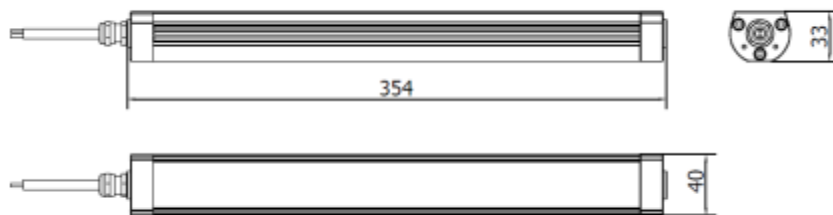

CA0221S0502

COMPACT ALPHA

PRODUCT FEATURES

Power usage	12 W
Power supply	24 Vdc
Light source	LED
Electrical connection	Cable 3m (10ft)
Color temperature	5000K, CRI 80
Luminous flux	1200 lm
Efficiency	100 lm/W
Light beam angle	90°
Housing	Anodized aluminum
Front protection	Tempered glass
Protection index	IP67 (compatible with NEMA TYPE 12)
Impact resistance	IK06
Operating temperature	-20°C to + 45°C (-04°F to +113°F)
Weight	0,75 kg (1,65 lb)
Agency approvals	cURus in compliance with UL2108, CSA C22.2, CE, RoHS
Mounting	CAFX02 Stainless-Steel Brackets

NOTE: Installation Height: 1m