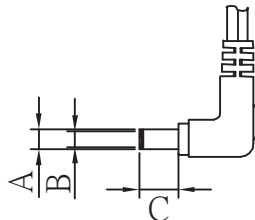

SERIES: 18 ~ 36 W DESK-TOP

DESCRIPTION: LEAD ACID BATTERY CHARGER

**OUTPUT PLUG OPTIONS**

**Standard DC Plug**

Standard PX

Right Angle PXR

	A	B	C	Unit
P5/P5R	5.5	2.1	12	mm
P6/P6R	5.5	2.5	12	mm
P7/P7R	3.5	1.3	10	mm
P8/P8R	3.8	1.35	10	mm
P9/P9R	3.8	1.05	10	mm

**Locking DC Plug**

	A	B	C	Unit
P10	5.5	2.1	12	mm
P11	5.5	2.5	12	mm

**EIAJ Plugs**

Standard PXX

Right Angle PXXR

	EIAJ	A	B	C	Unit
P12/P12R	EIAJ-1	2.35	0.7	10	mm
P13/P13R	EIAJ-2	4.0	1.7	9.5	mm
P14/P14R	EIAJ-3	4.75	1.7	9.5	mm

Add suffix "P" for center positive: **PXXP**

Add suffix "N" for center negative: **PXXN**

\*Contact CUI for additional output plug options.