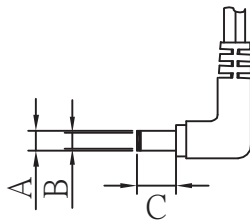

SERIES: 18 ~ 36 W DESK-TOP

DESCRIPTION: LEAD ACID BATTERY CHARGER

**OUTPUT PLUG OPTIONS**

**Standard DC Plug**

Standard PX

Right Angle PXR

	A	B	C	Unit
P5/P5R	5.5	2.1	12	mm
P6/P6R	5.5	2.5	12	mm
P7/P7R	3.5	1.3	10	mm
P8/P8R	3.8	1.35	10	mm
P9/P9R	3.8	1.05	10	mm

**Locking DC Plug**

	A	B	C	Unit
P10	5.5	2.1	12	mm
P11	5.5	2.5	12	mm

**EIAJ Plugs**

Standard PXX

Right Angle PXXR

	EIAJ	A	B	C	Unit
P12/P12R	EIAJ-1	2.35	0.7	10	mm
P13/P13R	EIAJ-2	4.0	1.7	9.5	mm
P14/P14R	EIAJ-3	4.75	1.7	9.5	mm

Add suffix "P" for center positive: **PXXP**

Add suffix "N" for center negative: **PXXN**

\*Contact CUI for additional output plug options.