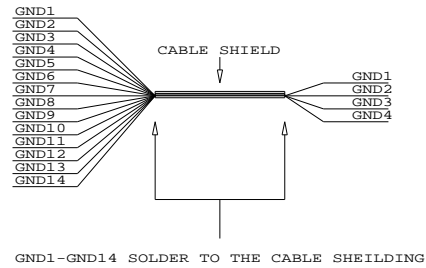

CONNECTION DIAGRAM:

IMPORTANT NOTE:

EVEN PIN USE
CRIMP TERMINAL
FI-RC3-1A-1E

ODD PIN USE
CRIMP TERMINAL
FI-RC3-1B-1E

FI-RE51HL

DF13-40DS-1.25C

CONTROLLER SIDE

CONSTRUCTION DIAGRAM:

DF13-40DS-1.25C
HIROSE

RoHS
COMPLIANCE

USAGE: IE-1000 FOR LG LC370WUD

P/N 426497700-3

LVDS ROUND TWISTED PAIR CABLE: FOR LG LC370WUD, 610MM

DIGITAL VIEW LTD. COPYRIGHT 2008, ALL RIGHTS RESERVED CONFIDENTIAL DRAWN BY: VICTOR NG		
Title	ROUND PAIRED CABLE: LG LC370WUD	
Size	Document Number	REV
B	(...\DV\DV_CABLE\C6497700.SCH)	00
Date	September 19, 2008	Sheet 1 of 1