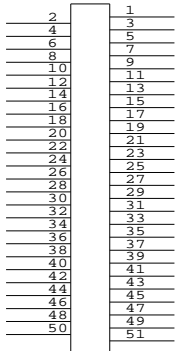

CONNECTION DIAGRAM:

IMPORTANT NOTE:

EVEN PIN USE
CRIMP TERMINAL
FI-RC3-1A-1E

ODD PIN USE
CRIMP TERMINAL
FI-RC3-1B-1E

FI-RE51HL

DF13-40DS-1.25C

CONTROLLER SIDE

CONSTRUCTION DIAGRAM:

DF13-40DS-1.25C
HIROSE

RoHS
COMPLIANCE

USAGE: IE-1000 FOR LG LC370WUD

P/N 426497700-3

LVDS ROUND TWISTED PAIR CABLE: FOR LG LC370WUD, 610MM

DIGITAL VIEW LTD. COPYRIGHT 2008, ALL RIGHTS RESERVED CONFIDENTIAL DRAWN BY: VICTOR NG		
Title	ROUND PAIRED CABLE: LG LC370WUD	
Size	Document Number	REV
B	(...\DV\DV_CABLE\C6497700.SCH)	00
Date	September 19, 2008	Sheet 1 of 1