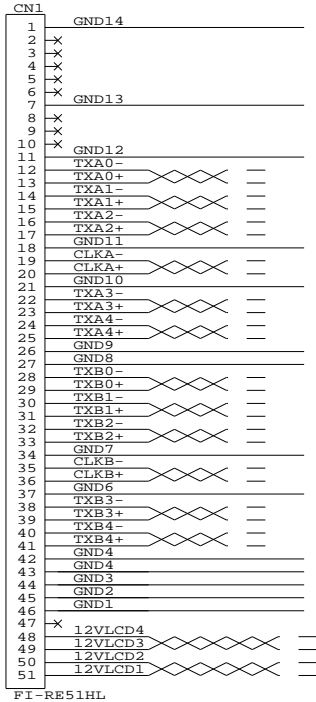

CONNECTION DIAGRAM:

IMPORTANT NOTE:

EVEN PIN USE
CRIMP TERMINAL
FI-RC3-1A-1E

ODD PIN USE
CRIMP TERMINAL
FI-RC3-1B-1E

FI-RE51HL

DF13-40DS-1.25C

CONTROLLER SIDE

CONSTRUCTION DIAGRAM:

DF13-40DS-1.25C
HIROSE

RoHS
COMPLIANCE

USAGE: IE-1000 FOR LG LC370WUD

P/N 426497700-3

LVDS ROUND TWISTED PAIR CABLE: FOR LG LC370WUD, 610MM

DIGITAL VIEW LTD. COPYRIGHT 2008, ALL RIGHTS RESERVED CONFIDENTIAL DRAWN BY: VICTOR NG		
Title	ROUND PAIRED CABLE: LG LC370WUD	
Size	Document Number	REV
B	(...\DV\DV_CABLE\C6497700.SCH)	00
Date	September 19, 2008	Sheet 1 of 1