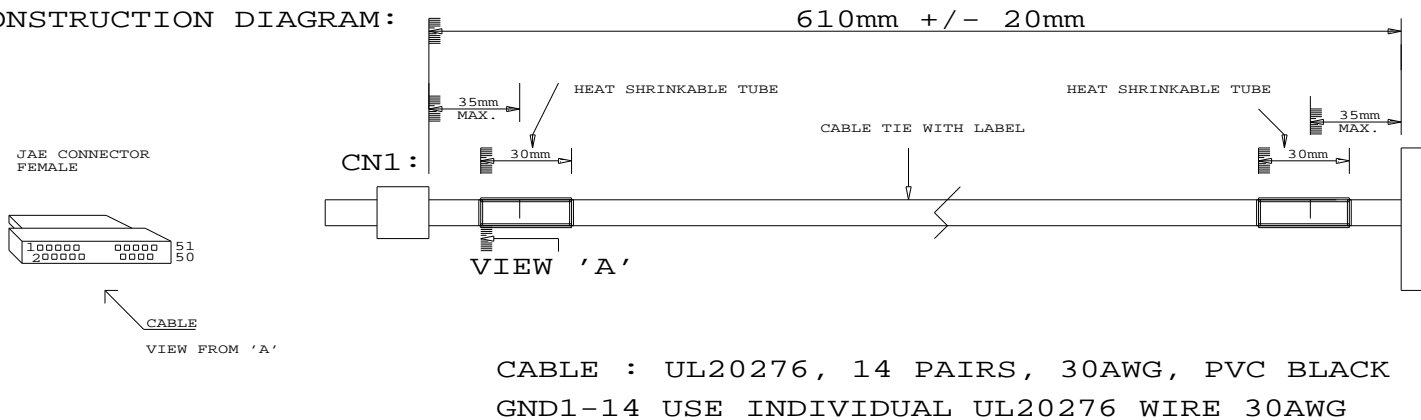

CONNECTION DIAGRAM:

IMPORTANT NOTE:

EVEN PIN USE
CRIMP TERMINAL
FI-RC3-1A-1E

ODD PIN USE
CRIMP TERMINAL
FI-RC3-1B-1E

FI-RE51HL

DF13-40DS-1.25C

CONTROLLER SIDE

CONSTRUCTION DIAGRAM:

DF13-40DS-1.25C
HIROSE

RoHS
COMPLIANCE

USAGE: IE-1000 FOR LG LC370WUD

P/N 426497700-3

LVDS ROUND TWISTED PAIR CABLE: FOR LG LC370WUD, 610MM

DIGITAL VIEW LTD. COPYRIGHT 2008, ALL RIGHTS RESERVED CONFIDENTIAL DRAWN BY: VICTOR NG		
Title	ROUND PAIRED CABLE: LG LC370WUD	
Size	Document Number	REV
B	(...\DV\DV_CABLE\C6497700.SCH)	00
Date	September 19, 2008	Sheet 1 of 1