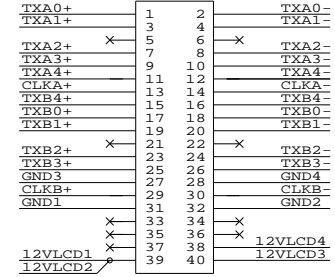

CONNECTION DIAGRAM:

IMPORTANT NOTE:

EVEN PIN USE
CRIMP TERMINAL
FI-RC3-1A-1E

ODD PIN USE
CRIMP TERMINAL
FI-RC3-1B-1E

FI-RE51HL

DF13-40DS-1.25C

CONTROLLER SIDE

CONSTRUCTION DIAGRAM:

DF13-40DS-1.25C
HIROSE

RoHS
COMPLIANCE

USAGE: IE-1000 FOR LG LC370WUD

P/N 426497700-3

LVDS ROUND TWISTED PAIR CABLE: FOR LG LC370WUD, 610MM

DIGITAL VIEW LTD. COPYRIGHT 2008, ALL RIGHTS RESERVED CONFIDENTIAL DRAWN BY: VICTOR NG		
Title	ROUND PAIRED CABLE: LG LC370WUD	
Size	Document Number	REV
B	(...\DV\DV_CABLE\C6497700.SCH)	00
Date	September 19, 2008	Sheet 1 of 1