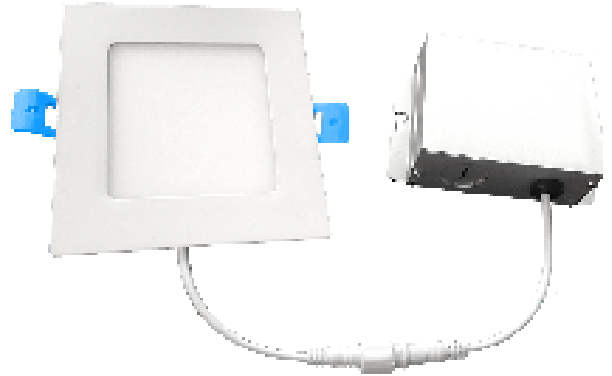

LED DLC4SQ-2000e

Part #: EFDLC4DM/1/9W/750/120D/50K/JB/E Fixture Class: 4" Slim Fixed

Product Description

LED DLC4SQ-2000e, the best choice for recessed lighting, this ultra-slim LED downlight is designed with spring action clips and a separate junction box to eliminate housing for quick and easy installation. Made for small spaces a recessed can or tall fixture won't fit, this compact 4-inch downlight is IC-rated, dimmable and Energy Star Certified. With edge-lit LED technology, this square downlight provides unbeatable illumination in Soft White (3000K). For brighter color, see Euri Lighting DLC4SQ-2040e (4000K) and DLC4SQ-2050e (5000K).

Specifications

Input Power	Input Voltage	Lumen Output	Beam Angle	Center Beam	CCT
9 W	120V/60Hz	600 lm	120°	NA cd	3000 K
CRI	Luminous Efficacy	Power Factor	Input Current	Base	Lamp Lifespan
80	66 lm/W	0.9	0.075 A	Junction Box	30,000 Hrs.

Product Features

- Dimmable
- Instant-On/Off
- Mercury Free
- Damp Rated

Product Dimensions

Product Photometric Data