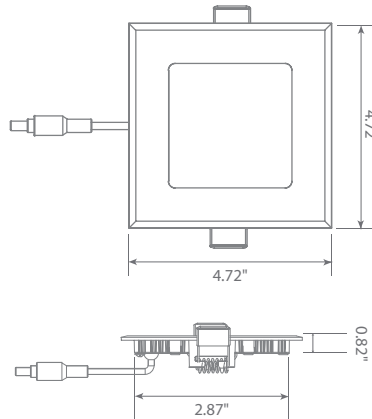

Product Dimensions