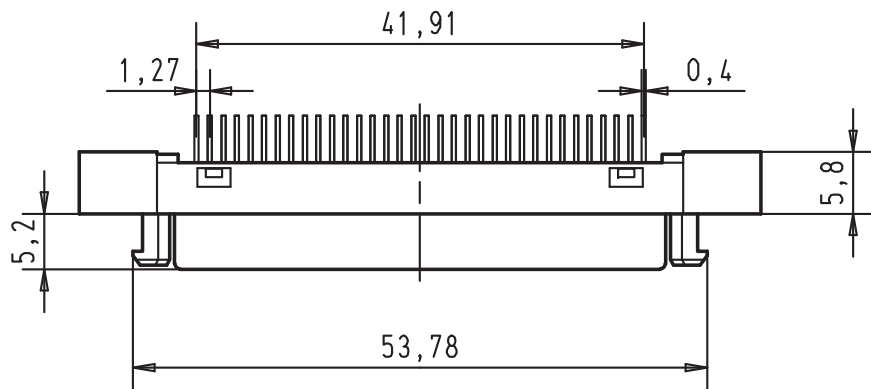

5 4 3 2 1

D

C

B

A

			Detail.	Dat.	Name	 All Dim. in mm Orig. Size DIN A 4	har.mik® 1/0 bellow 68 poles female connector with straight solder pins and fixed latching	Maßstab/ Scale
			Insp.					1,5:1
			Stand.					
27686	21 JUN 01	S G	HARTING EURL F-95972 Paris				TB 60 11 068 5102	Blatt/ Page
Mod.	Dat.	Name					Sub.	1 / 1