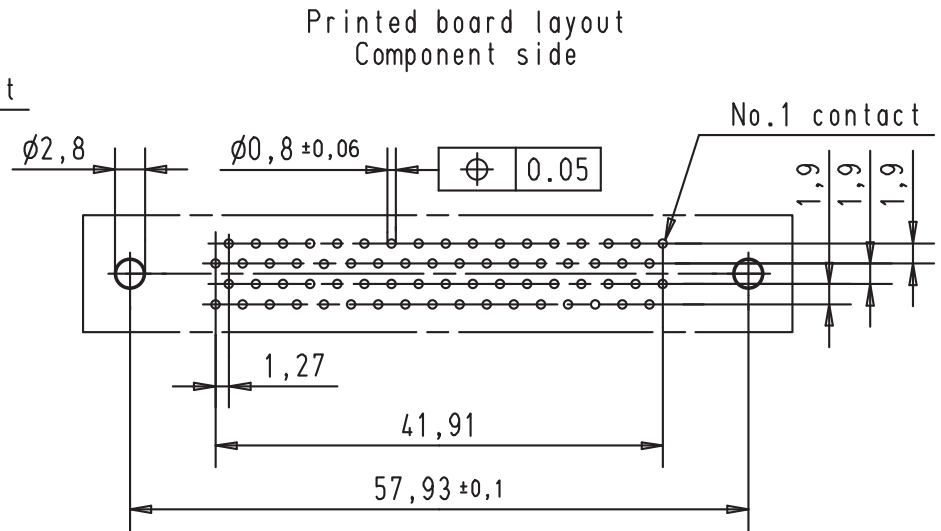

5 4 3 2 1

D

C

B

A

			Detail.	Dat.	Name	 All Dim. in mm Orig. Size DIN A 4	har.mik® 1/0 bellow 68 poles female connector with straight solder pins and fixed latching	Maßstab/ Scale
			Insp.					1,5:1
			Stand.					
27686	21 JUN 01	S G	HARTING EURL F-95972 Paris				TB 60 11 068 5102	Blatt/ Page
Mod.	Dat.	Name					Sub.	1 / 1