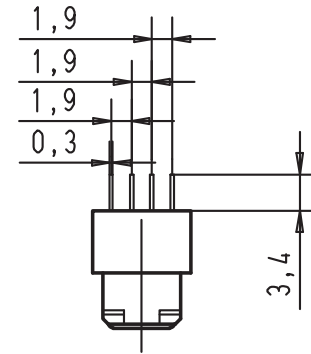

5 4 3 2 1

D

C

B

A

			Detail.	Dat.	Name	 All Dim. in mm Orig. Size DIN A 4	har.mik® 1/0 bellow 68 poles female connector with straight solder pins and fixed latching	Maßstab/ Scale
			Insp.					1,5:1
			Stand.					
27686	21 JUN 01	S G	HARTING EURL F-95972 Paris				TB 60 11 068 5102	Blatt/ Page
Mod.	Dat.	Name					Sub.	1 / 1