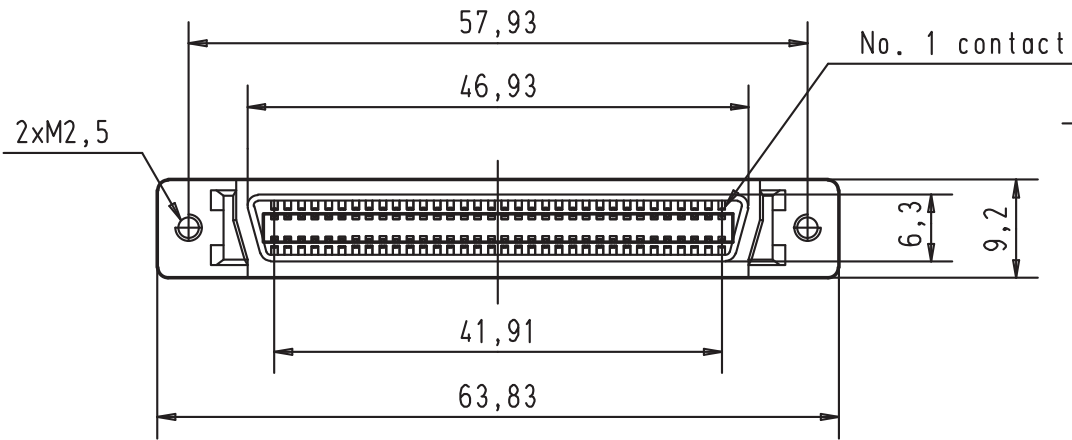

5 4 3 2 1

D

C

B

A

			Detail.	Dat.	Name	 All Dim. in mm Orig. Size DIN A 4	har.mik® 1/0 bellow 68 poles female connector with straight solder pins and fixed latching	Maßstab/ Scale
			Insp.					1,5:1
			Stand.					
27686	21 JUN 01	S G	HARTING EURL F-95972 Paris				TB 60 11 068 5102	Blatt/ Page
Mod.	Dat.	Name					Sub.	1 / 1