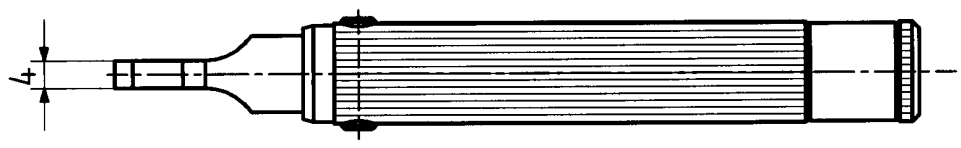

This drawing is copyright. Information contained thereon is supplied in confidence and must not be used for any other purpose than which it was supplied, or be reproduced without written permission of the owners.

Diese Zeichnung ist unser geistiges Eigentum und darf ohne unsere ausdrückliche Einwilligung weder kopiert, vervielfältigt, noch Dritten oder Konkurrenzfirmen zugänglich gemacht werden.

type : 74 Z-0-0-79

	date	sign
drawn	08.05.00	4515/CHU
checked	11.05.00	4726/Bom
approved	11.05.00	4726/Bom