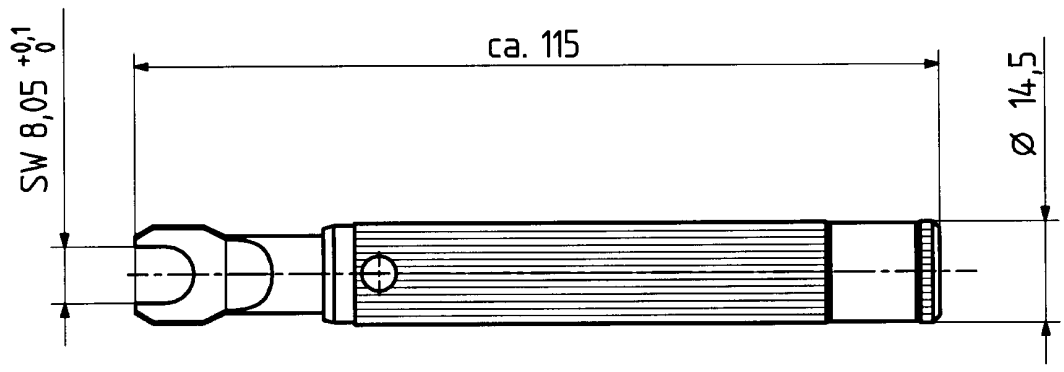

This drawing is copyright. Information contained thereon is supplied in confidence and must not be used for any other purpose than which it was supplied, or be reproduced without written permission of the owners.

Diese Zeichnung ist unser geistiges Eigentum und darf ohne unsere ausdrückliche Einwilligung weder kopiert, vervielfältigt, noch Dritten oder Konkurrenzfirmen zugänglich gemacht werden.

type : 74 Z-0-0-79

	date	sign
drawn	08.05.00	4515/CHU
checked	11.05.00	4726/Bom
approved	11.05.00	4726/Bom