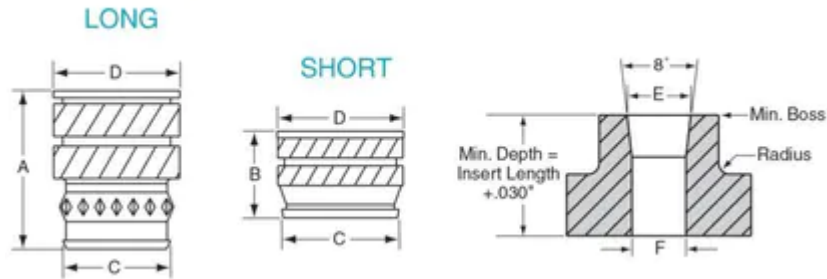

1024X150H-SS

B	0.15 in
Boss Size	0.554 in
Brand	RAF
C	0.267 in
D	0.297 in
F	0.267 in
Finish	None
Length E	0.277 in
Material	Stainless Steel
Series	H
Thread Size	10-24

PRODUCT OPTIONS

Finish
None
Black Oxide (26)
Chrome - Bright (10)
Chrome - Satin (11)
Chrome over Nickel (4)
Passivate - AMS 2700 TYPE 2 (48)
Passivate - ASTM A 380- 96 (47)