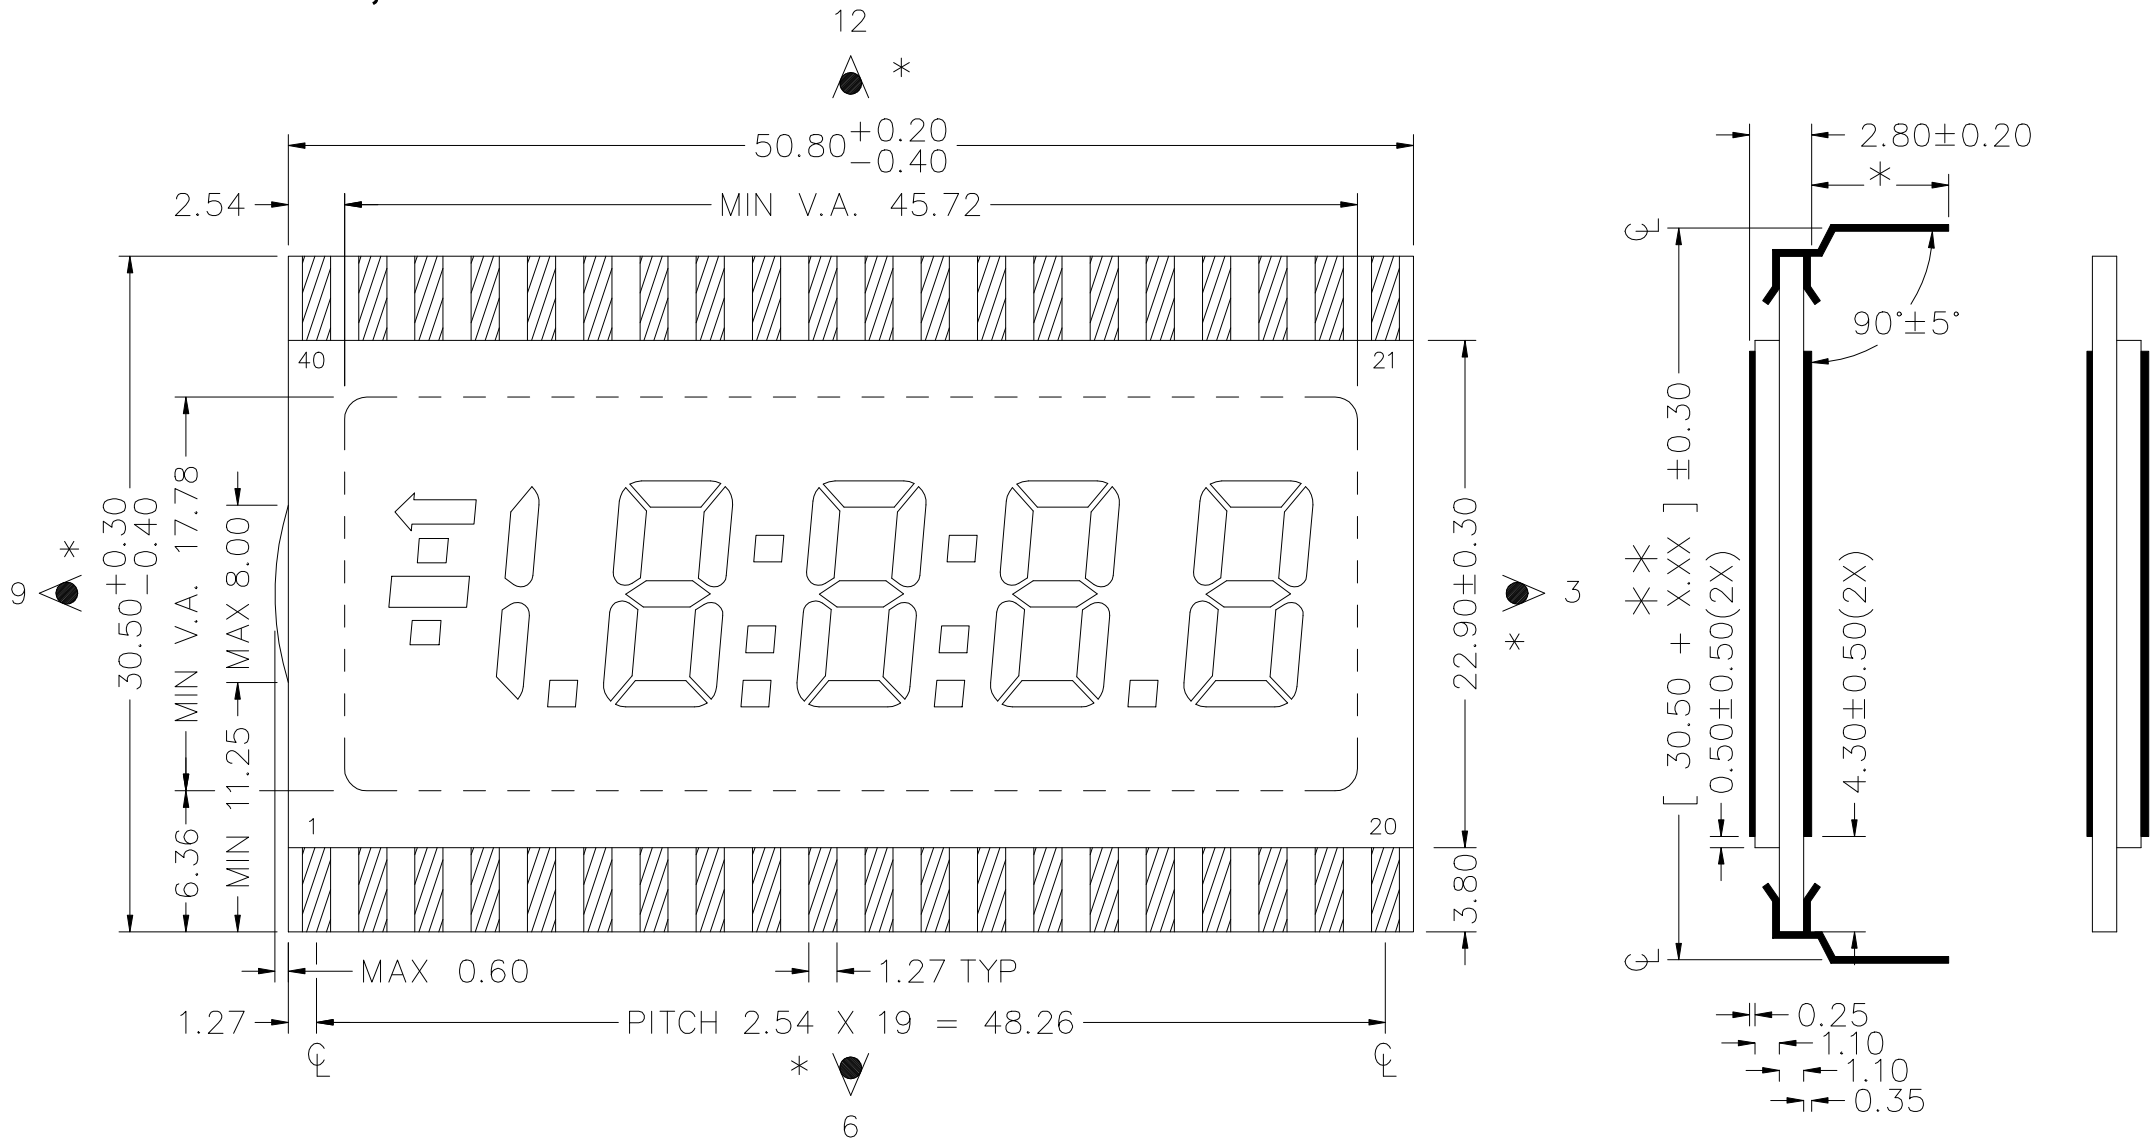

VI-502-DP,VI-502-2

DRIVER : Intersil ICM7224, RCA CD22105

-DP

-2