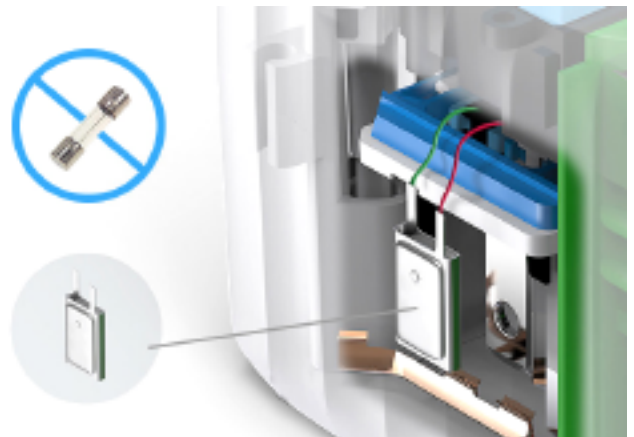

## Passport Pro

Is World's 1st Resettable Grounded Travel Adapter with USB-C PD Fast Charging for all your travel essentials i.e. iPhone X, MacBook, etc.

### | One-Push Resetting Fuse

With the new one-push resetting fuse, when the current flow exceeds safety levels, the power will be interrupted automatically, and with just one push of the fuse button, Passport Pro can be reset immediately. There's no need to wait, much less carry spares with you, or rush out to buy replacement fuses.

## | Grounding System for Safety Protection

Passport Pro's four plugs all equipped with a ground connection, which is an essential safety feature for many electrical systems. It is the first travel adapter which achieves both IEC60884-2-5 Certification and BS8546 Certification, making it the safest global travel adaptor.