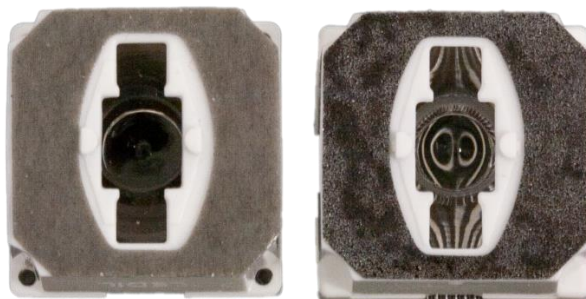

PRODUCT CHANGE NOTIFICATION

Date: October 14th, 2020
PCN: PCN LEDIL 169

Subject: PCN 169 - Change of adhesive tape material

Description: As part of our continuous improvement process regarding availability of our products, LEDiL will change the 0.4 mm thick polyurethane foam tapes to acrylic foam tape in all LEDiL products. The old tape, that has been used in our product assemblies, is not available as it has been suspended by the tape manufacturer. Based on extensive testing the new adhesive tape will perform as well or better than the previous adhesive tape. This change has already been successfully implemented for some FA*, FC* and FCA* products (PCN 163) and is now due to be implemented also in the following products listed in this PCN 169

Timeline: This change is valid immediately, but we will deplete old stock first.

Changes: The 0.4 mm thick polyurethane foam tapes will be changed to acrylic foam tape for the following products listed in this PCN.