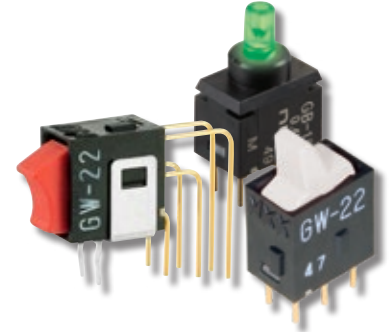

Change Notice

GB & GW Series

Changes to Location & Production for GB Pushbuttons & GW Rockers & Paddles

Type of Change:

- Engineering Part Number
 Product Appearance

There will be revisions to the production and manufacture location for GB Pushbuttons and GW Rockers and Paddles, both illuminated and nonilluminated in each series. Previously, the lot code on the switch body had a dot mark above the first digit, but now the dot mark will be above the second digit. The shipping box for these pushbuttons, rockers or paddles had "CHINA FACTORY" on the side, but will be replaced with "PHILIPPINES FACTORY."

These changes will apply to standard and custom GB Pushbuttons and GW Rockers. Effected standard part numbers for GB Series are below, and standard GW Series part numbers are on page 2.

Changes for GB Pushbuttons & GW Rockers & Paddles