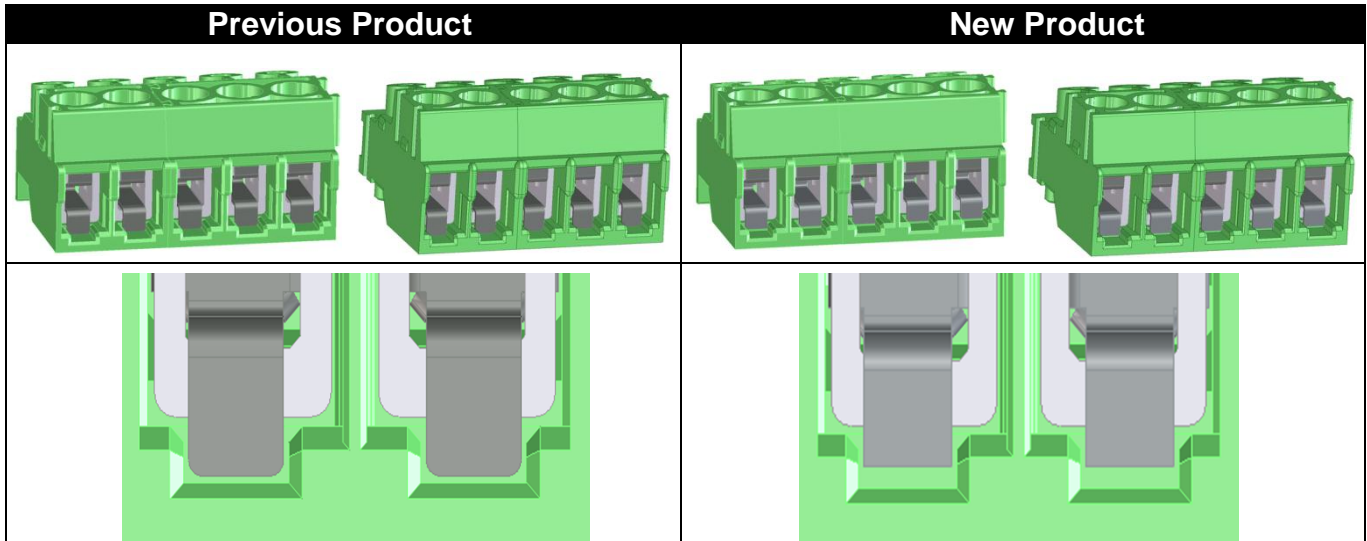

PRODUCT CHANGE NOTIFICATION

Should you have any issues with the timeline or content of this change, please contact Phoenix Contact using the contact information below. Customers should acknowledge receipt of the PCN within 30 days of delivery of the PCN; provided, however that the failure to acknowledge receipt does not affect the product change or the effective date thereof.

Contact Info:

ANDREW BOGACZYK
(800)888-7388x3075
abogaczyk@phoenixcon.com

Thank you,

Steve Barber, Product Marketing Manager