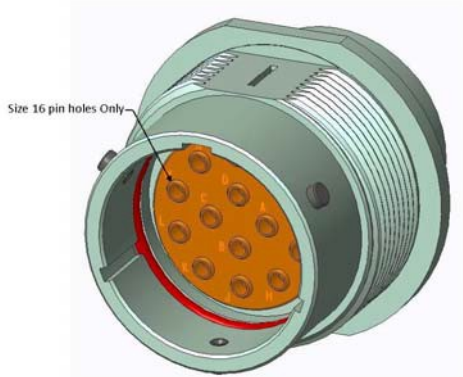

General Product Description:
 DEUTSCH HD30 and HDP20 Series, size 18 and 24 Plugs and Receptacles.

Description of Changes

Size 16 pin hole diameter has been reduced.

HDP24-24-35PE Before Change (Shown as example)

HDP24-24-35PE After Change (Shown as example)

HD34-18-14PE Before Change (Shown as example)

HD34-18-14PE After Change (Shown as example)

Reason for Changes:

Product Improvement. Dear customer, in an effort to continuously improve our products, TE-ICT will be reducing the size 16 pin hole diameter to improve alignment robustness. This product change will not impact part fit or function. The form is affected (smaller hole diameters). See photo. You may get mixed shipments. **IMPORTANT:** The current and previous revisions of these parts can be used interchangeably in the field. This change is being phased in gradually and previous revision can remain in stock until use. Product drawings are not affected.