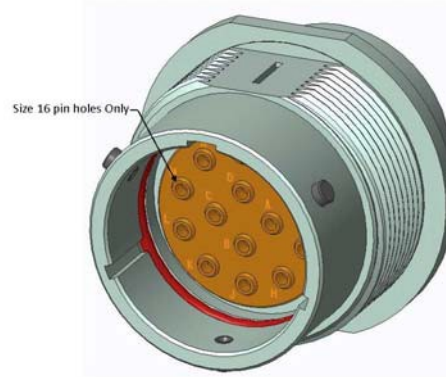

General Product Description:
 DEUTSCH HD30 and HDP20 Series, size 18 and 24 Plugs and Receptacles.

Description of Changes

Size 16 pin hole diameter has been reduced.

HDP24-24-35PE Before Change (Shown as example)

HDP24-24-35PE After Change (Shown as example)

HD34-18-14PE Before Change (Shown as example)

HD34-18-14PE After Change (Shown as example)

Reason for Changes:

Product Improvement. Dear customer, in an effort to continuously improve our products, TE-ICT will be reducing the size 16 pin hole diameter to improve alignment robustness. This product change will not impact part fit or function. The form is affected (smaller hole diameters). See photo. You may get mixed shipments. **IMPORTANT:** The current and previous revisions of these parts can be used interchangeably in the field. This change is being phased in gradually and previous revision can remain in stock until use. Product drawings are not affected.